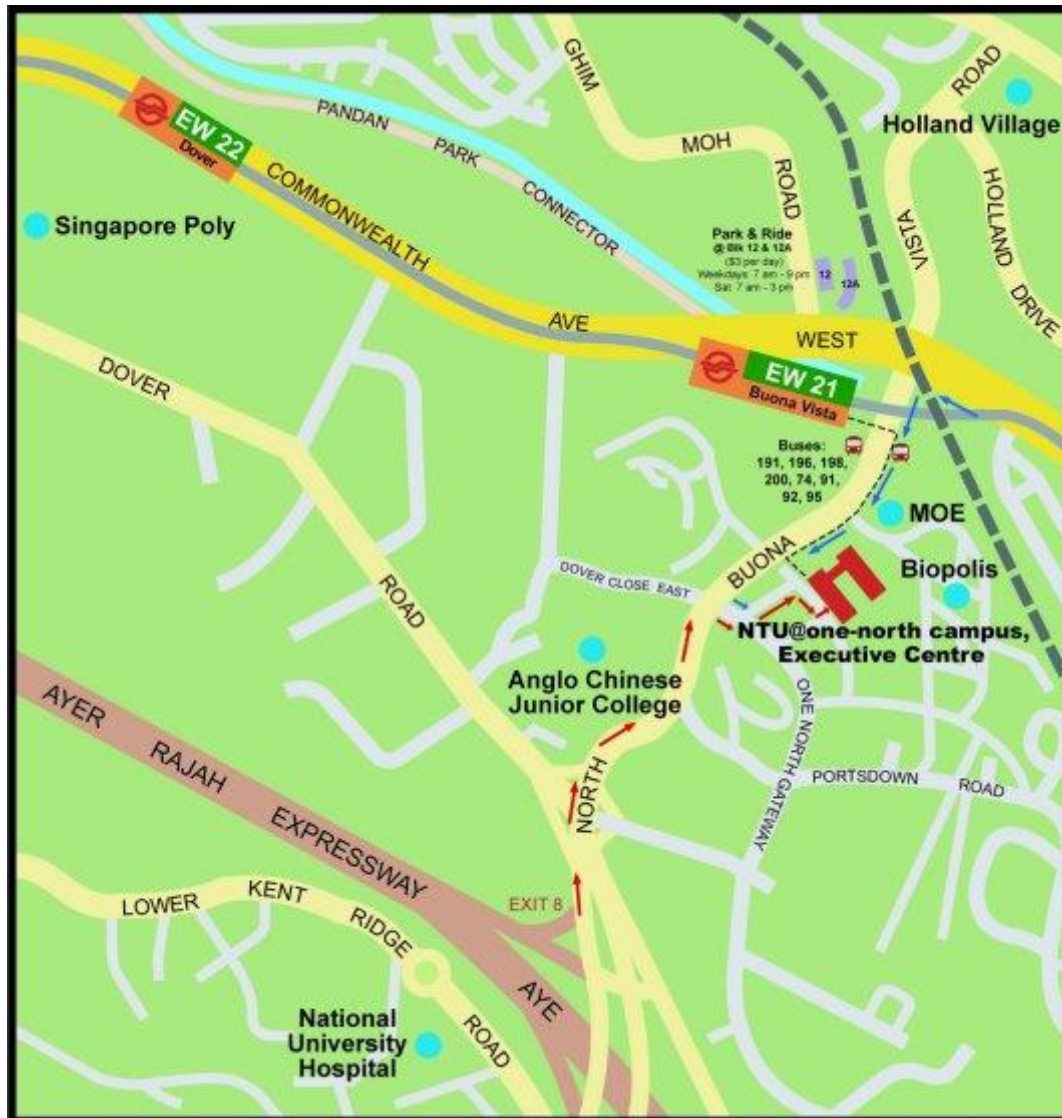

Nanyang Technological University

NTU@one-north Executive Centre

11, Slim Barracks Rise (off North Buona Vista Road)
Singapore 138664

Route to NTU@ one-north campus, Executive Centre

Vehicle Route from AYE

Vehicle Route from Commonwealth Avenue

Pedestrian Path from MRT Station(Exit D) via one-north Park